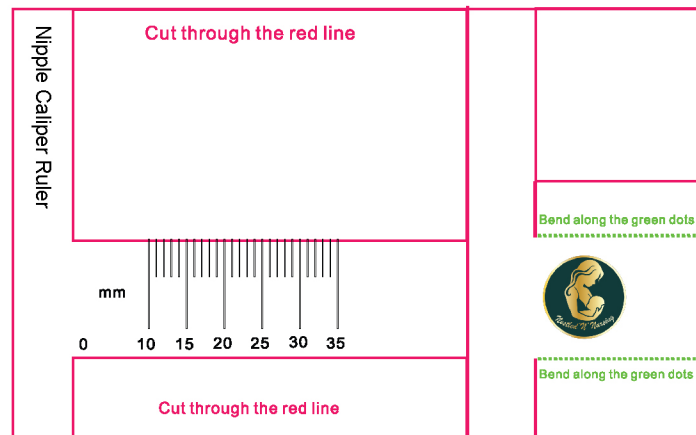

Nestled 'N' Nursing

Nipple Caliper Ruler

For Use During Virtual Pump Flange Sizing

1. Print out the page on an A4/letter paper at 100% scale.
Make sure that the line across is 92 mm or 3.62 inches for accuracy.
2. Cut through the red line
3. Bend/fold along the green dots.
4. See below for a finished ruler and how to use it.
5. Measure the nipple diameter **AFTER** a breast pumping session.

| -1 inch - |

Print this document on 8.5" by 11" paper at 100% scale.
Check print sizing by comparing the measurement above.