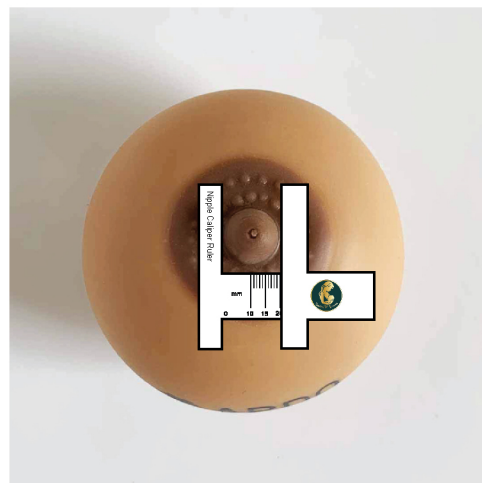

Nestled 'N' Nursing

Nipple Caliper Ruler

For Use During Virtual Pump Flange Sizing

1. Print out the page on an A4/letter paper at 100% scale.
Make sure that the line across is 92 mm or 3.62 inches for accuracy.
2. Cut through the red line
3. Bend/fold along the green dots.
4. See below for a finished ruler and how to use it.
5. Measure the nipple diameter **AFTER** a breast pumping session.

| -1 inch - |

Print this document on 8.5" by 11" paper at 100% scale.
Check print sizing by comparing the measurement above.