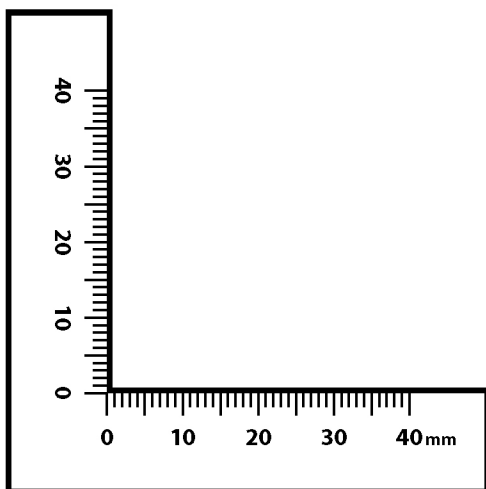

Nestled 'N' Nursing

Right Angle Nipple Ruler

For Use During Virtual Pump Flange Sizing

Directions:

1. Cut out the Right Angle Nipple Ruler on the solid black lines
2. Align the ruler with the top and side of your nipple, allowing measurement of the nipple for width and height
3. Use camera to take picture to allow for virtually measuring your nipple to assist in **obtaining proper breast flange sizing**

Position the ruler as shown in the image at left. Be sure that the picture you take is taken straight on (not at an angle) to ensure proper measurement reading.

Need help?
Schedule a Virtual
Flange Fitting:
www.nestled-n-nursing.com

| -1 inch - |

Print this document on 8.5"
by 11" paper at 100% scale.
Check print sizing by
comparing the
measurement above.