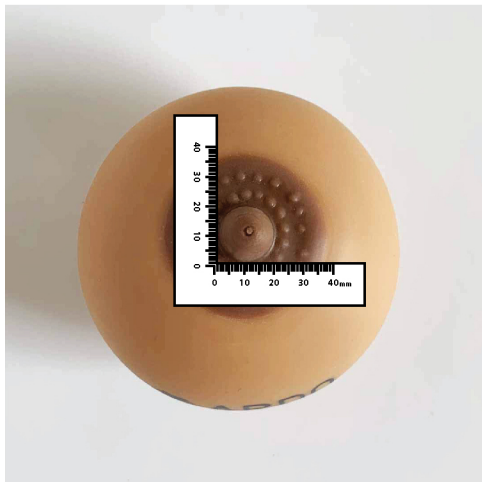

Nestled 'N' Nursing

Right Angle Nipple Ruler

For Use During Virtual Pump Flange Sizing

Directions:

1. Cut out the Right Angle Nipple Ruler on the solid black lines
2. Align the ruler with the top and side of your nipple, allowing measurement of the nipple for width and height
3. Use camera to take picture to allow for virtually measuring your nipple to assist in **obtaining proper breast flange sizing**

Position the ruler as shown in the image at left. Be sure that the picture you take is taken straight on (not at an angle) to ensure proper measurement reading.

Need help?
Schedule a Virtual
Flange Fitting:
www.nestled-n-nursing.com

| -1 inch - |

Print this document on 8.5"
by 11" paper at 100% scale.
Check print sizing by
comparing the
measurement above.